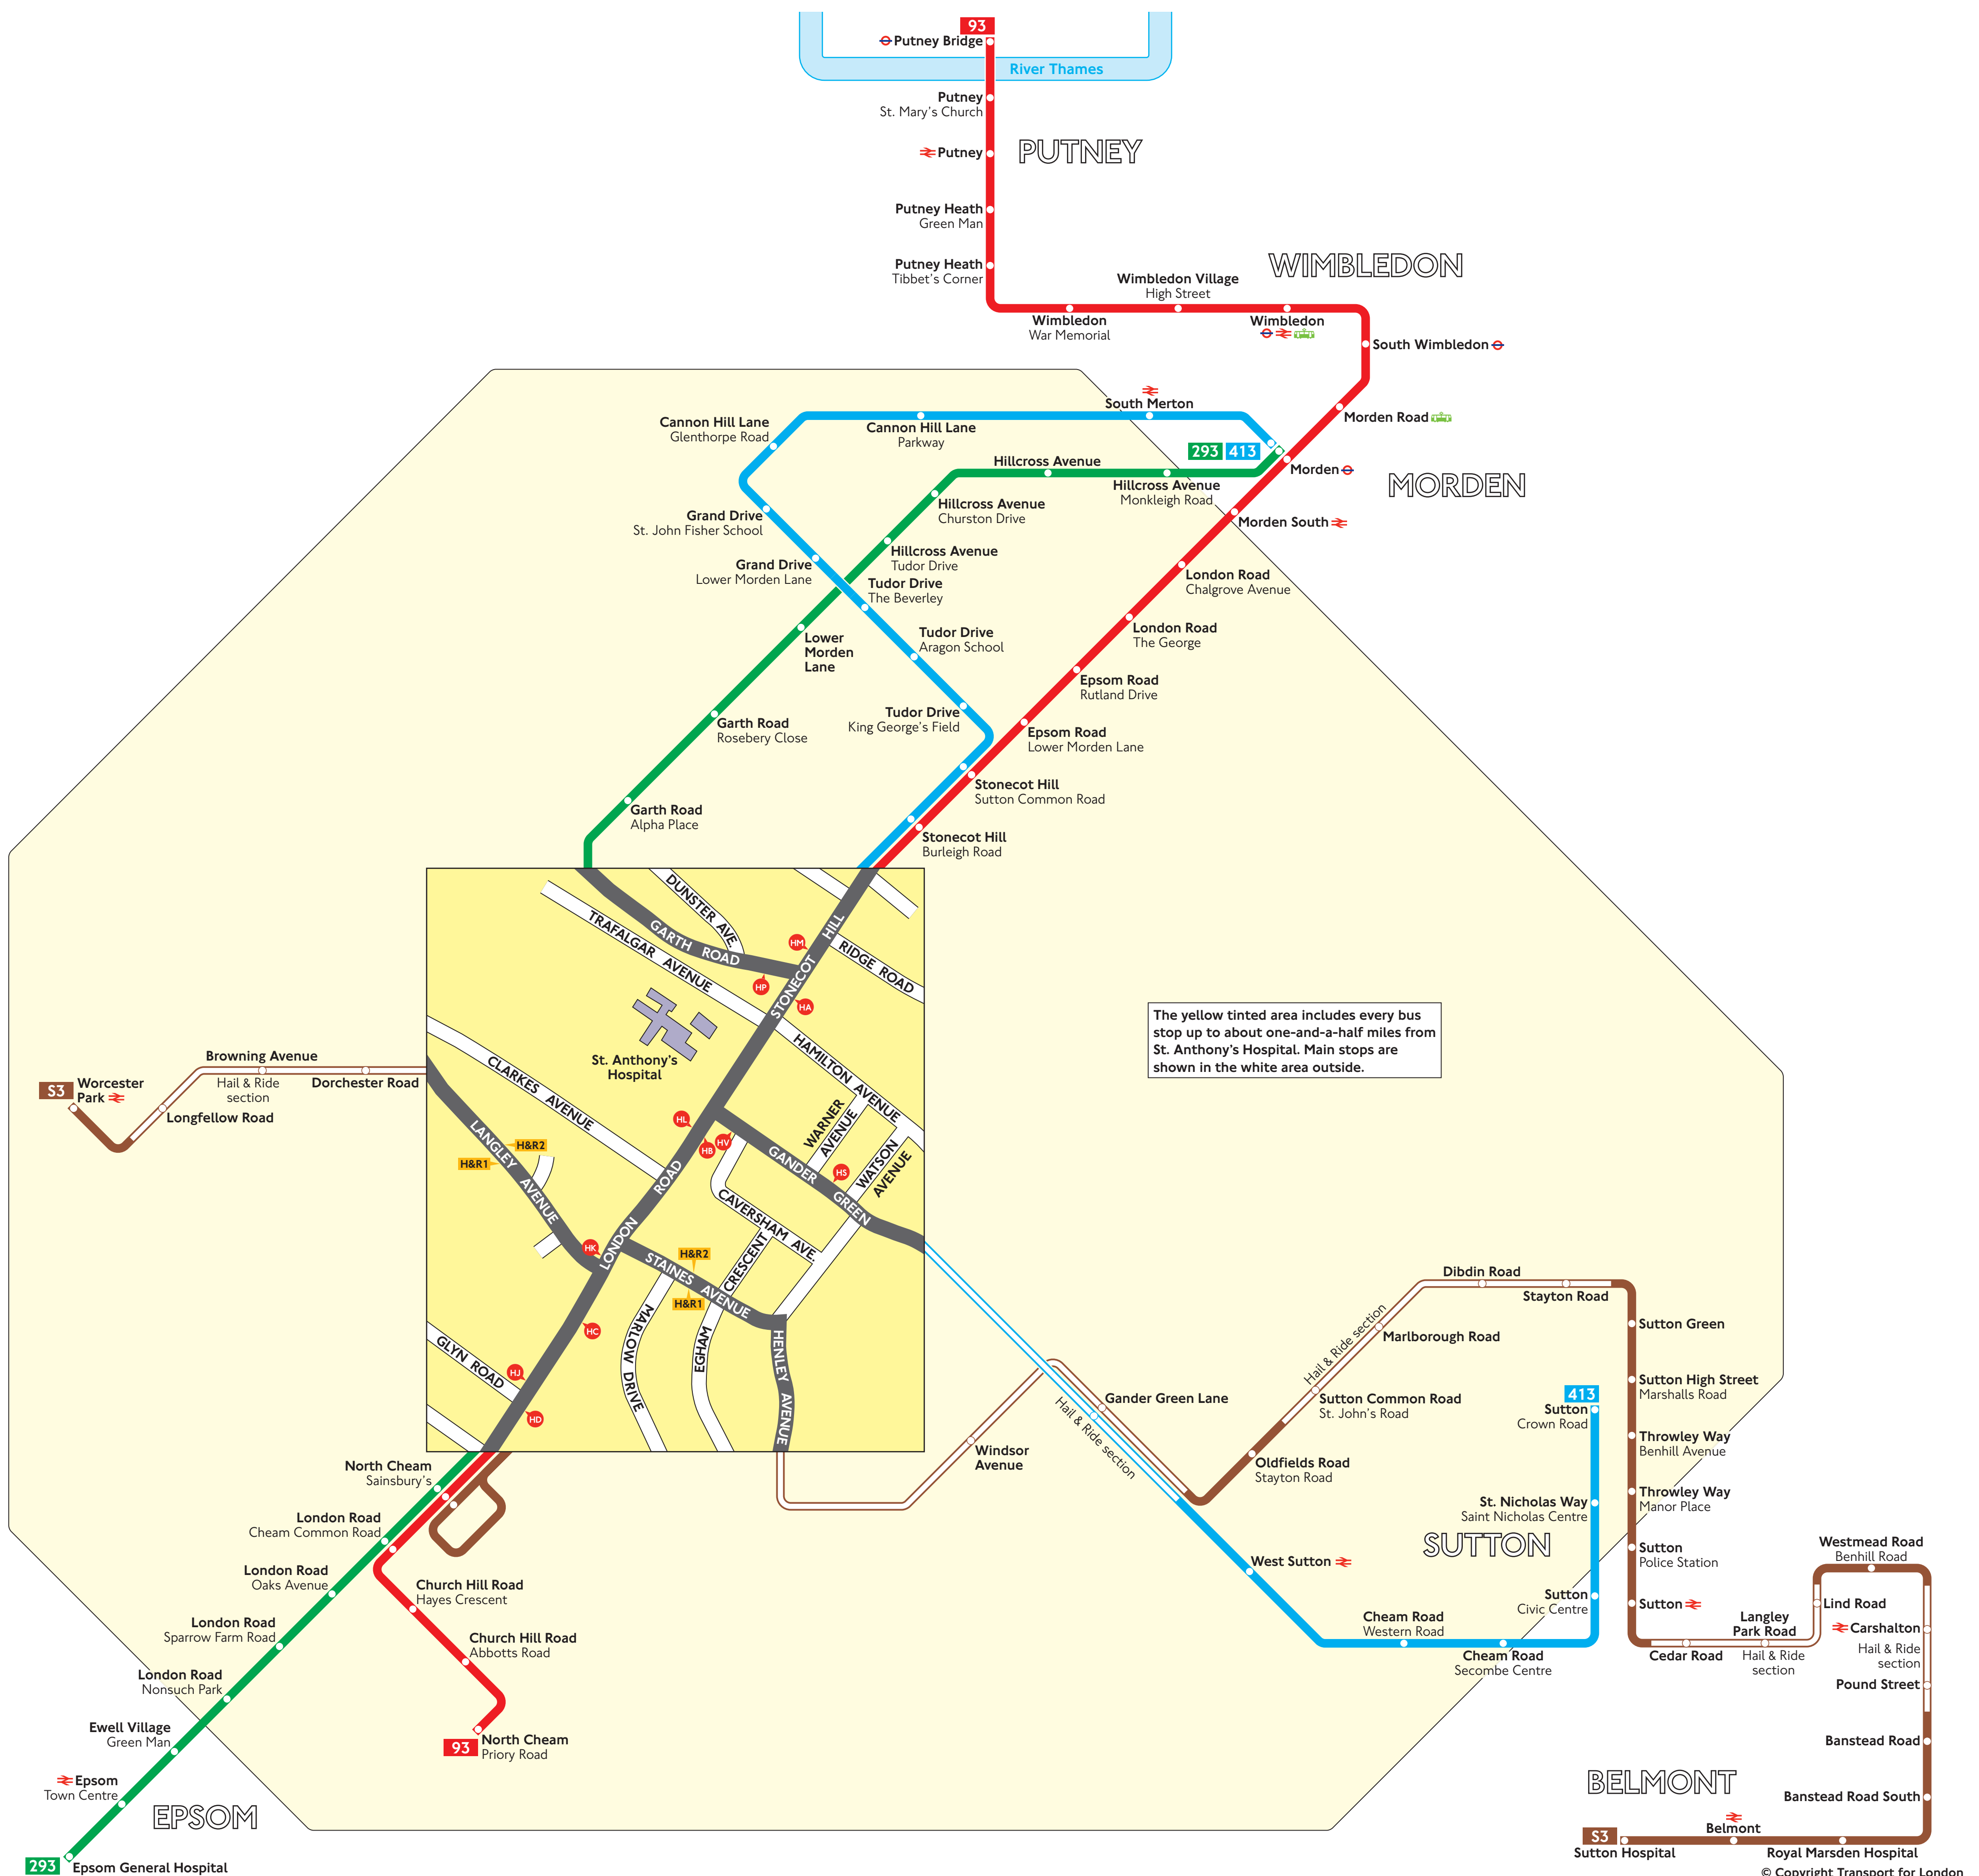

Buses from St. Anthony's Hospital

Key

- Connections with Underground
- Connections with National Rail
- Mondays to Saturdays except late evenings

Route S3 operates as Hail & Ride on the sections of roads marked H&RT1 and H&RT2 on the map. Buses stop at any safe point along the road. There are no bus stops at these locations, but please indicate clearly to the driver when you wish to board or alight.

Red discs show the bus stop you need for your chosen bus service. The disc A appears on the top of the bus stop in the street (see map of town centre in centre of diagram).

Route finder
Day buses including 24-hour routes

Bus route	Towards	Bus stops
93	North Cheam Putney Bridge	HA HB HC HD HU
293	Epsom General Hospital	HA HB HC HD HU
413	Morden Sutton	HU HV HW
S3	Sutton Hospital + Worcester Park +	H&RT1 HC HD HU HV HW

Destination finder

Destination	Bus routes	Bus stops
Banstead Road	S3+	H&RT2 HC HD HU
Banstead Road South	S3+	H&RT2 HC HD HU
Belmont	S3+	H&RT2 HC HD HU
Browning Avenue	S3+	H&RT1 HC HD HU HV HW

Destination	Bus routes	Bus stops
C		
Cannon Hill Lane	413	HA HV
Carshalton	S3+	H&RT2 HC HD HU
Cedar Road	S3+	H&RT2 HC HD HU
Cheam Road	413	HA HS
Church Hill Road	93	HA HB HC HD HU
D		
Dibdin Road	S3+	H&RT2 HC HD HU
Dorchester Road	S3+	H&RT1 HC HD HU HV HW
E		
Epsom Town Centre	293	HA HB HC HD HU
Epsom General Hospital	293	HA HB HC HD HU
Epsom Road	93	HU HV HW
Ewell Village Green Man	293	HA HB HC HD HU
G		
Gander Green Lane	413 S3+	HA HS H&RT2 HC HD HU
Garth Road	293	HU HV HW
Grand Drive	413	HA HV
H		
Hillcross Avenue	293	HU HV HW
L		
Langley Park Road	S3+	H&RT2 HC HD HU
Lind Road	S3+	H&RT2 HC HD HU
London Road Charlgrave Avenue and The George	93	HU HV HW
London Road Cheam Common Rd	93, 293	HA HB HC HD HU

Destination	Bus routes	Bus stops
London Road Nonsuch Park, Oaks Avenue and Sparrow Farm Rd	293	HA HB HC HD HU
Longfellow Road	S3+	H&RT1 HC HD HU HV HW
Lower Morden Lane	293	HU HV HW
M		
Marlborough Road	S3+	H&RT2 HC HD HU
Morden	93 293 413	HU HV HW HU HV HW H&RT1 HA HV
Morden Road	93	HU HV HW
Morden South	93	HU HV HW
N		
North Cheam Priory Road	93	HA HB HC HD HU
North Cheam Sainsbury's	93, 293 S3+	HA HB HC HD HU H&RT1 H&RT2 HC HD HU HV HW
O		
Oldfields Road Stayton Road	S3+	H&RT2 HC HD HU
P		
Pound Street	S3+	H&RT2 HC HD HU
Putney	93	HU HV HW
Putney St. Mary's Church	93	HU HV HW
Putney Heath Green Man	93	HU HV HW
Putney Heath Tibbet's Corner	93	HU HV HW
R		
Royal Marsden Hospital	S3+	H&RT2 HC HD HU